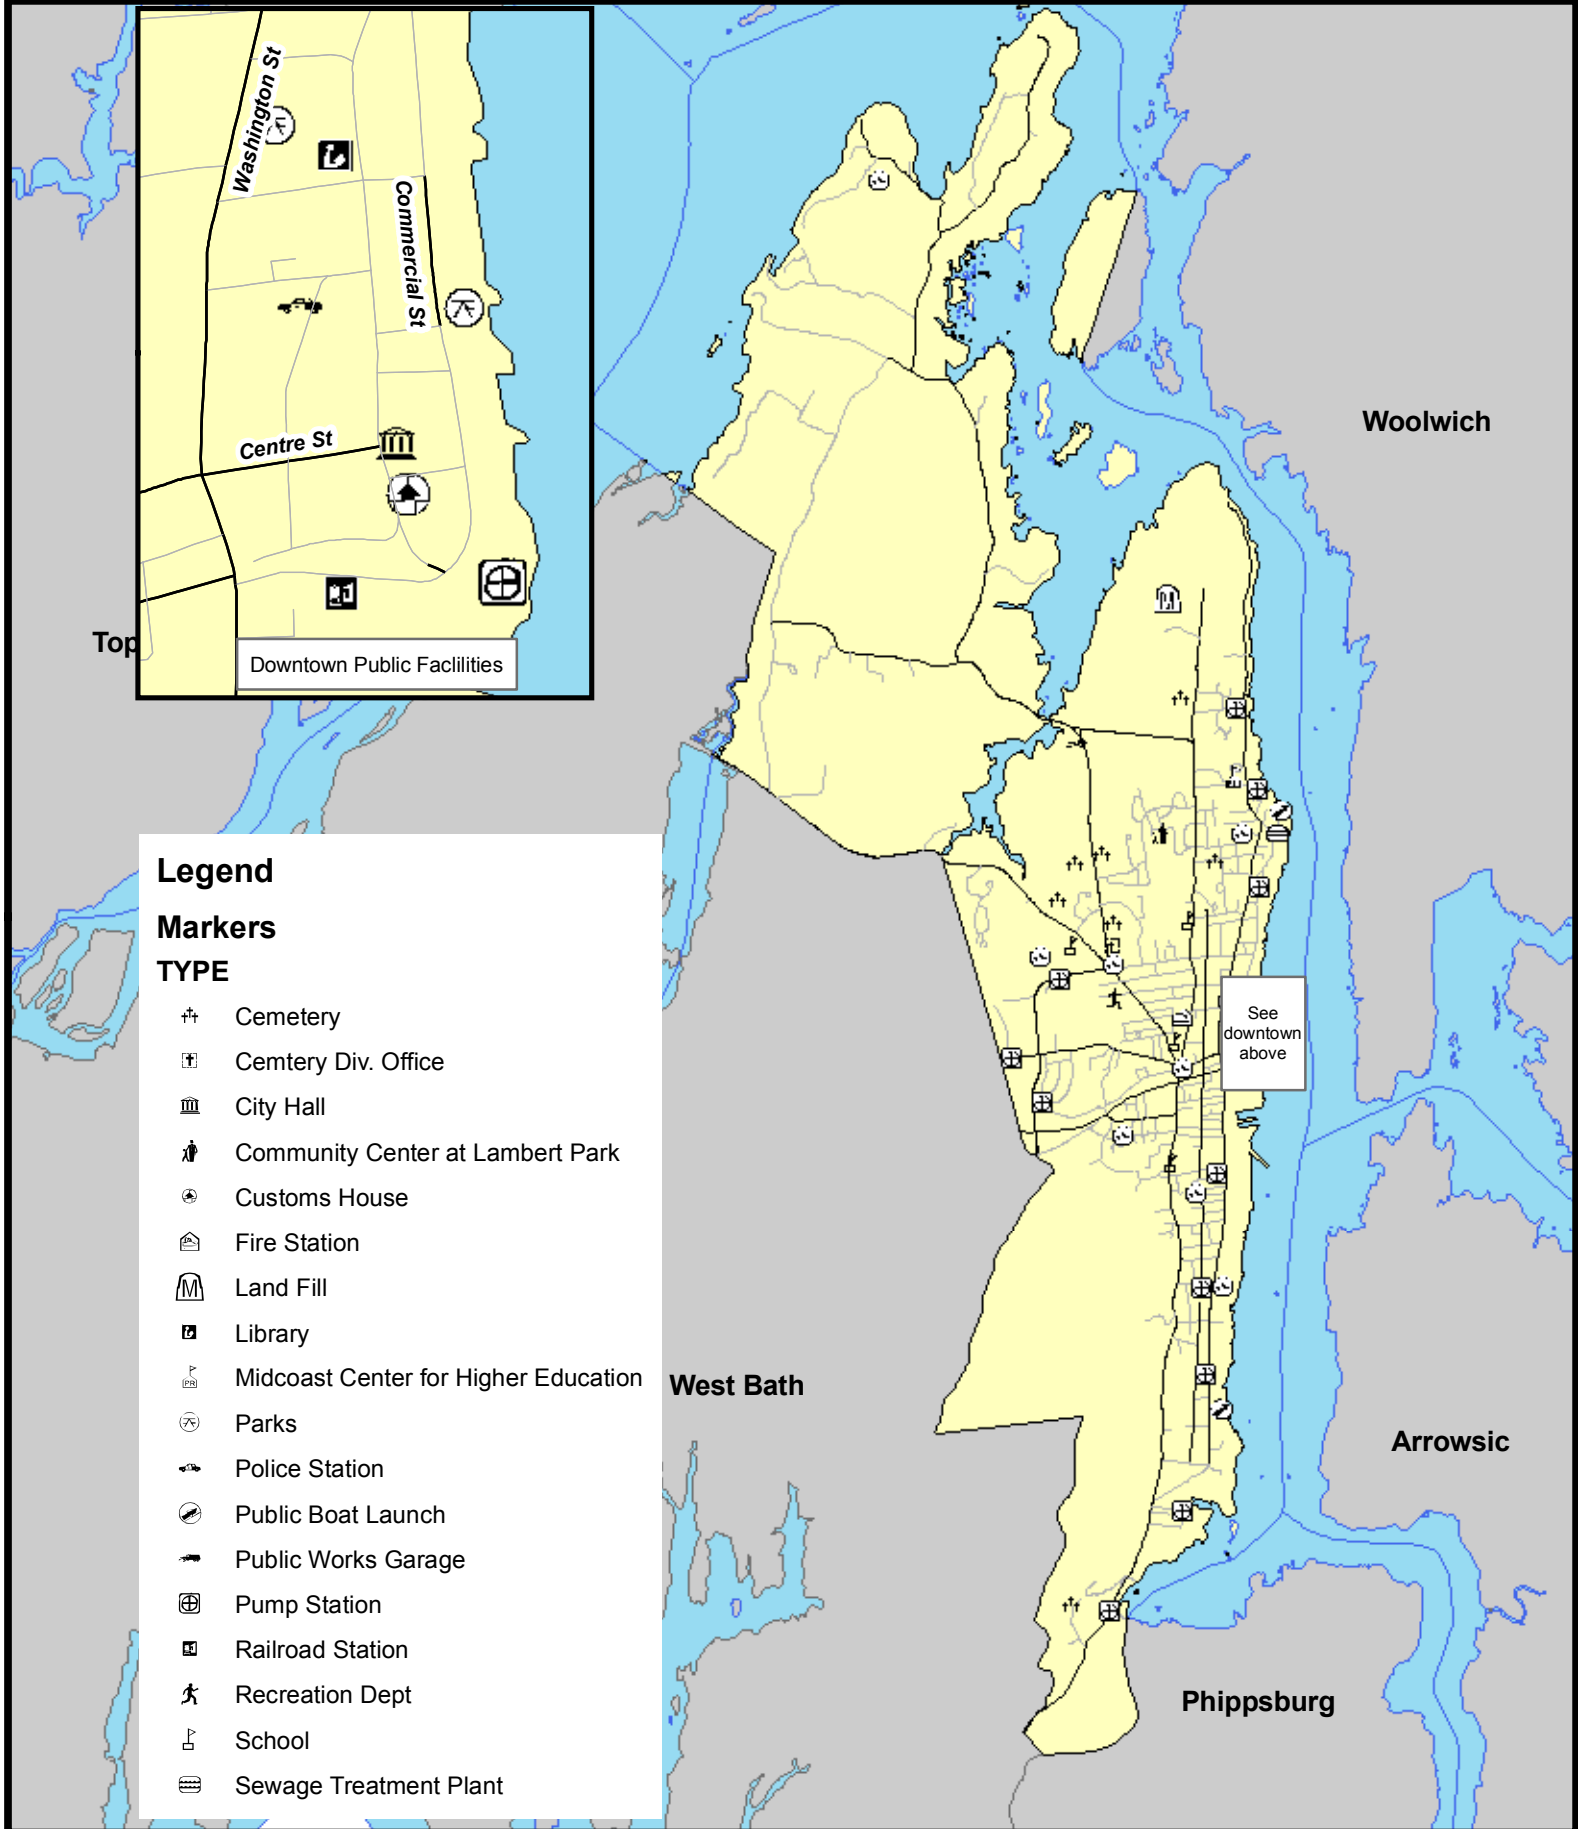

Map prepared by Bath Planning Office
on 3/23/2009

Public Facilities

City of Bath Comprehensive Plan

0 1,500 3,000 6,000
Feet

Legend

Markers

TYPE

- † Cemetery
- ☠ Cemetery Div. Office
- 🏛 City Hall
- 🏠 Community Center at Lambert Park
- 🏠 Customs House
- 🏠 Fire Station
- 🏠 Land Fill
- 📖 Library
- 🎓 Midcoast Center for Higher Education
- 🌳 Parks
- 🚓 Police Station
- 🚤 Public Boat Launch
- 🚚 Public Works Garage
- ⚙ Pump Station
- 🚉 Railroad Station
- 🏃 Recreation Dept
- 🏫 School
- 🏭 Sewage Treatment Plant