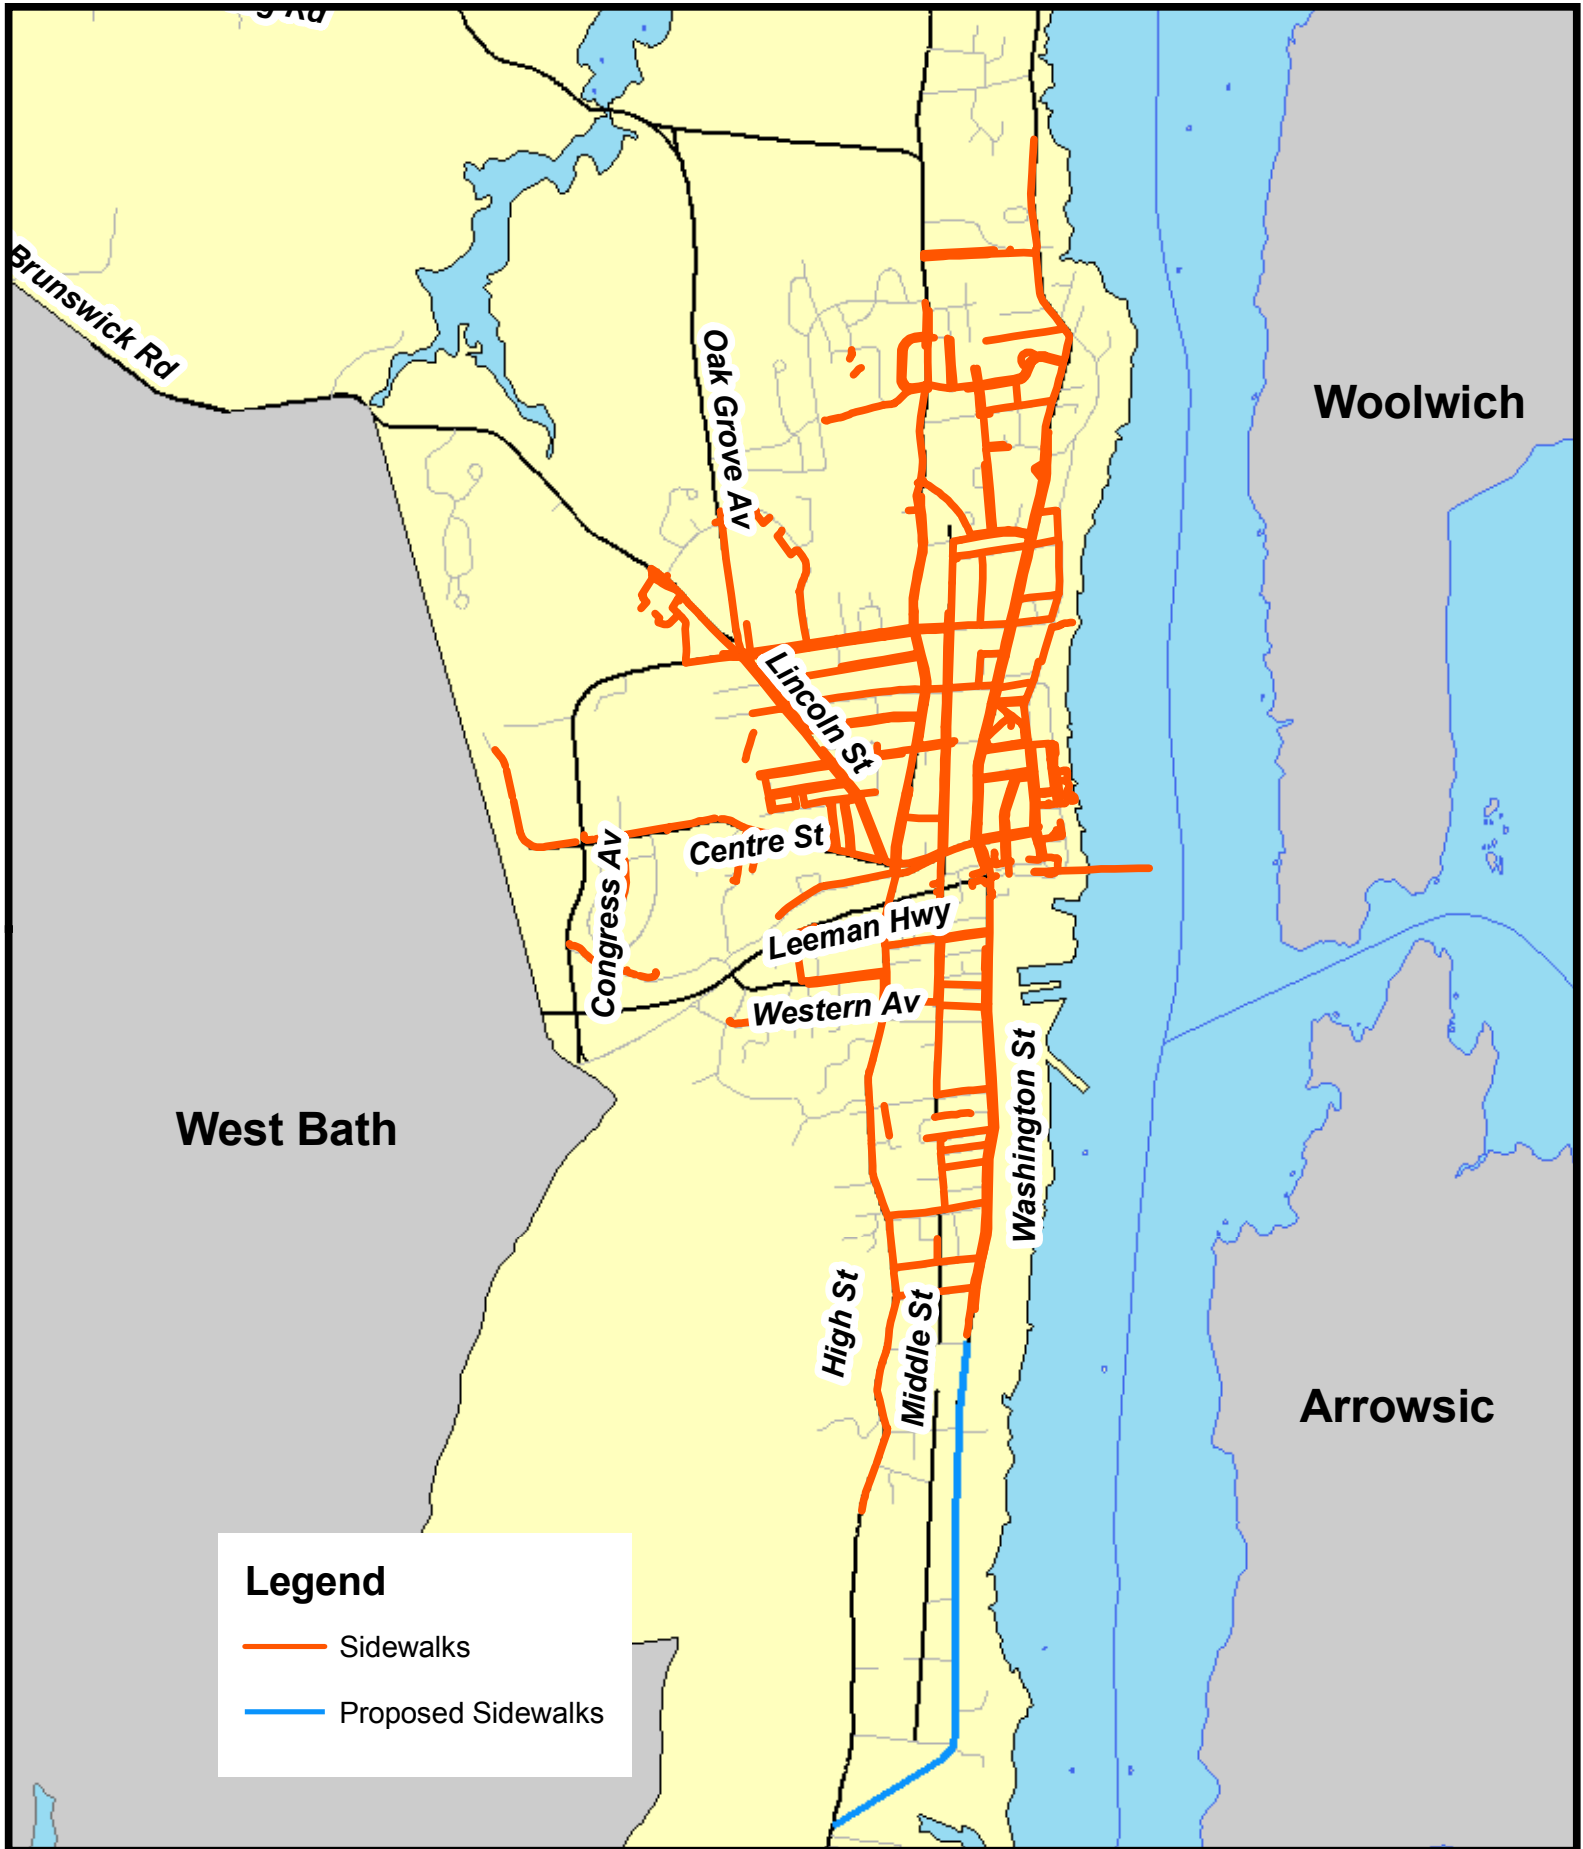

Map prepared by Bath Planning Office
on 3/23/2009

Sidewalks

City of Bath Comprehensive Plan
Source: Bath Planning Office

0 1,500 3,000
Feet

Legend

- Sidewalks
- Proposed Sidewalks