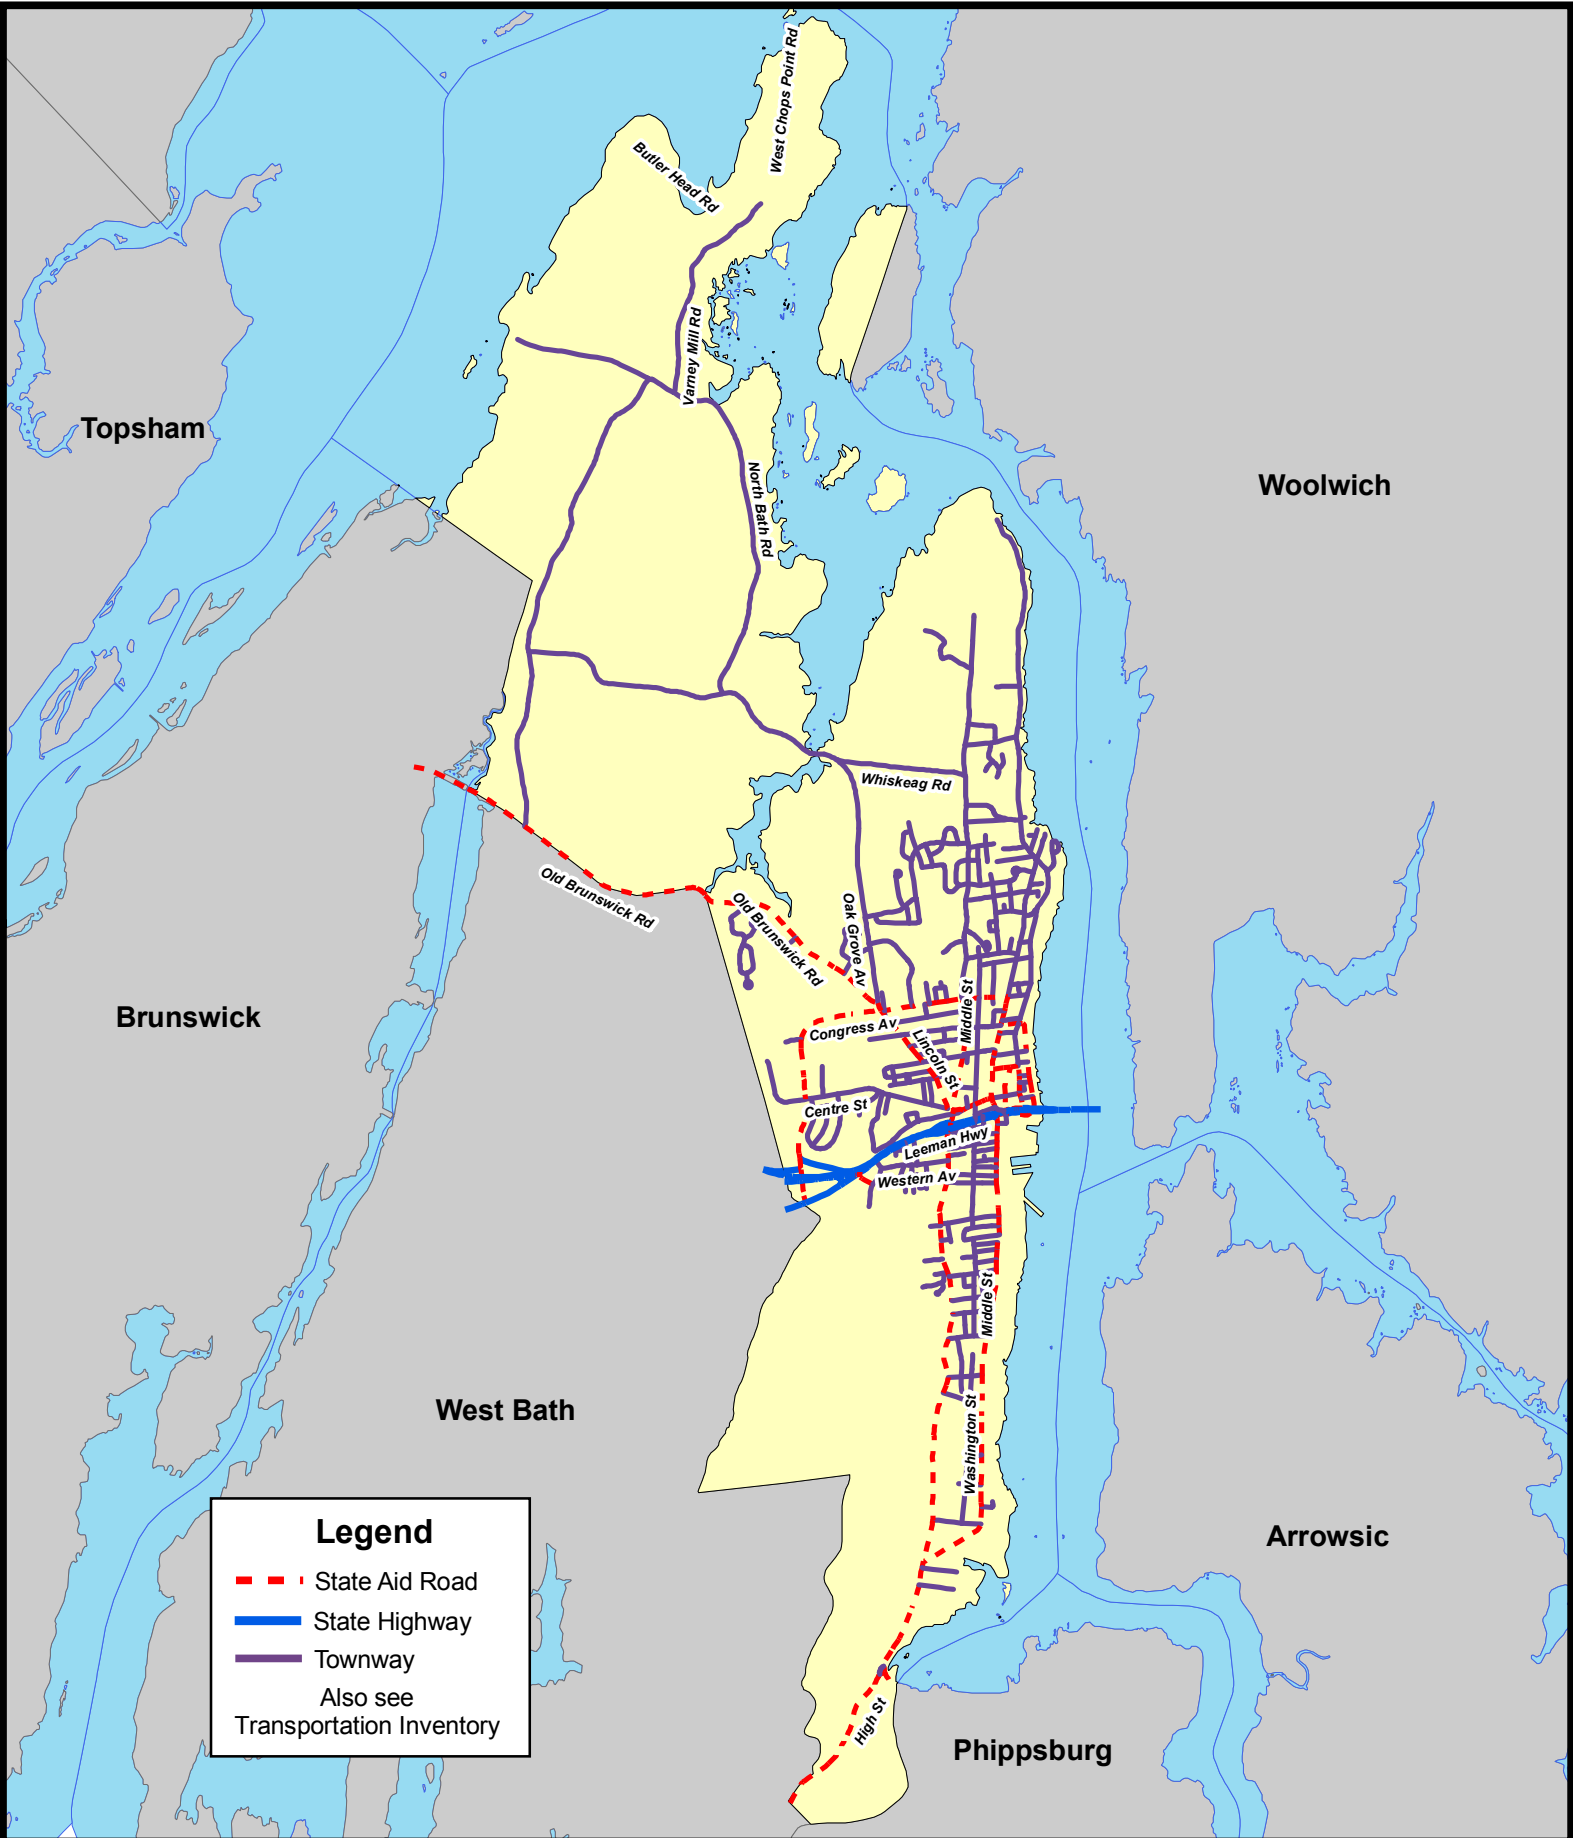

Road Classifications

City of Bath Comprehensive Plan

Source: Maine DOT

Map prepared by Bath Planning Office
on 3/23/2009

Legend

- - - State Aid Road
- State Highway
- Townway

Also see
Transportation Inventory