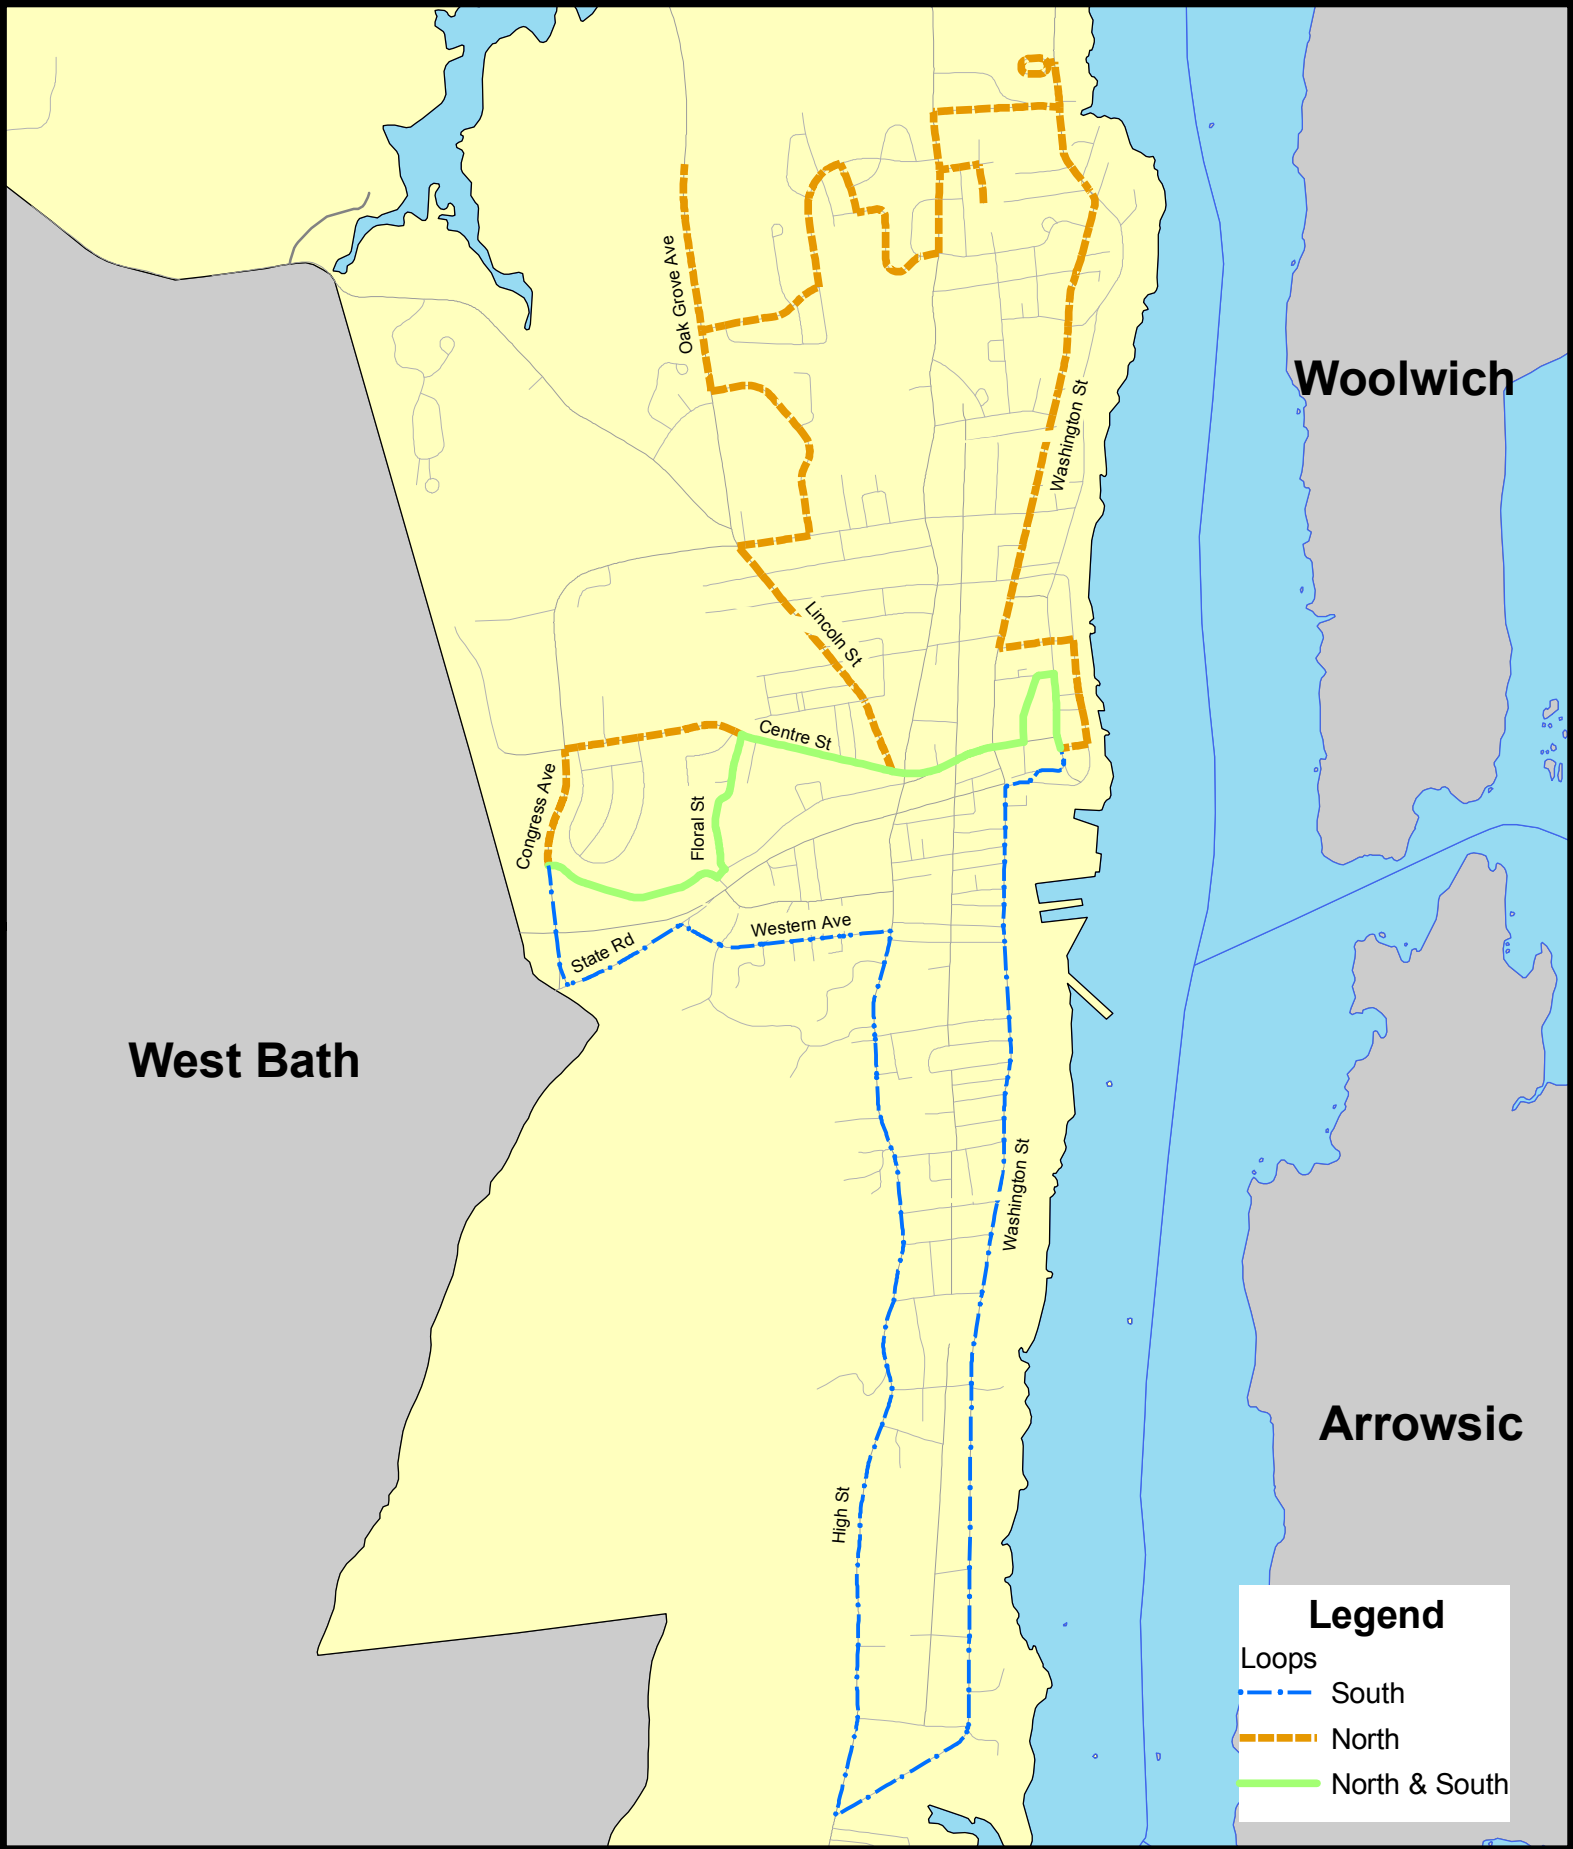

Bath Bus Routes

City of Bath Comprehensive Plan

Source: Bath Planning Office

Map prepared by Bath Planning Office
on 3/23/2009

West Bath

Woolwich

Arrowsic

Legend

- Loops
- South
- North
- North & South