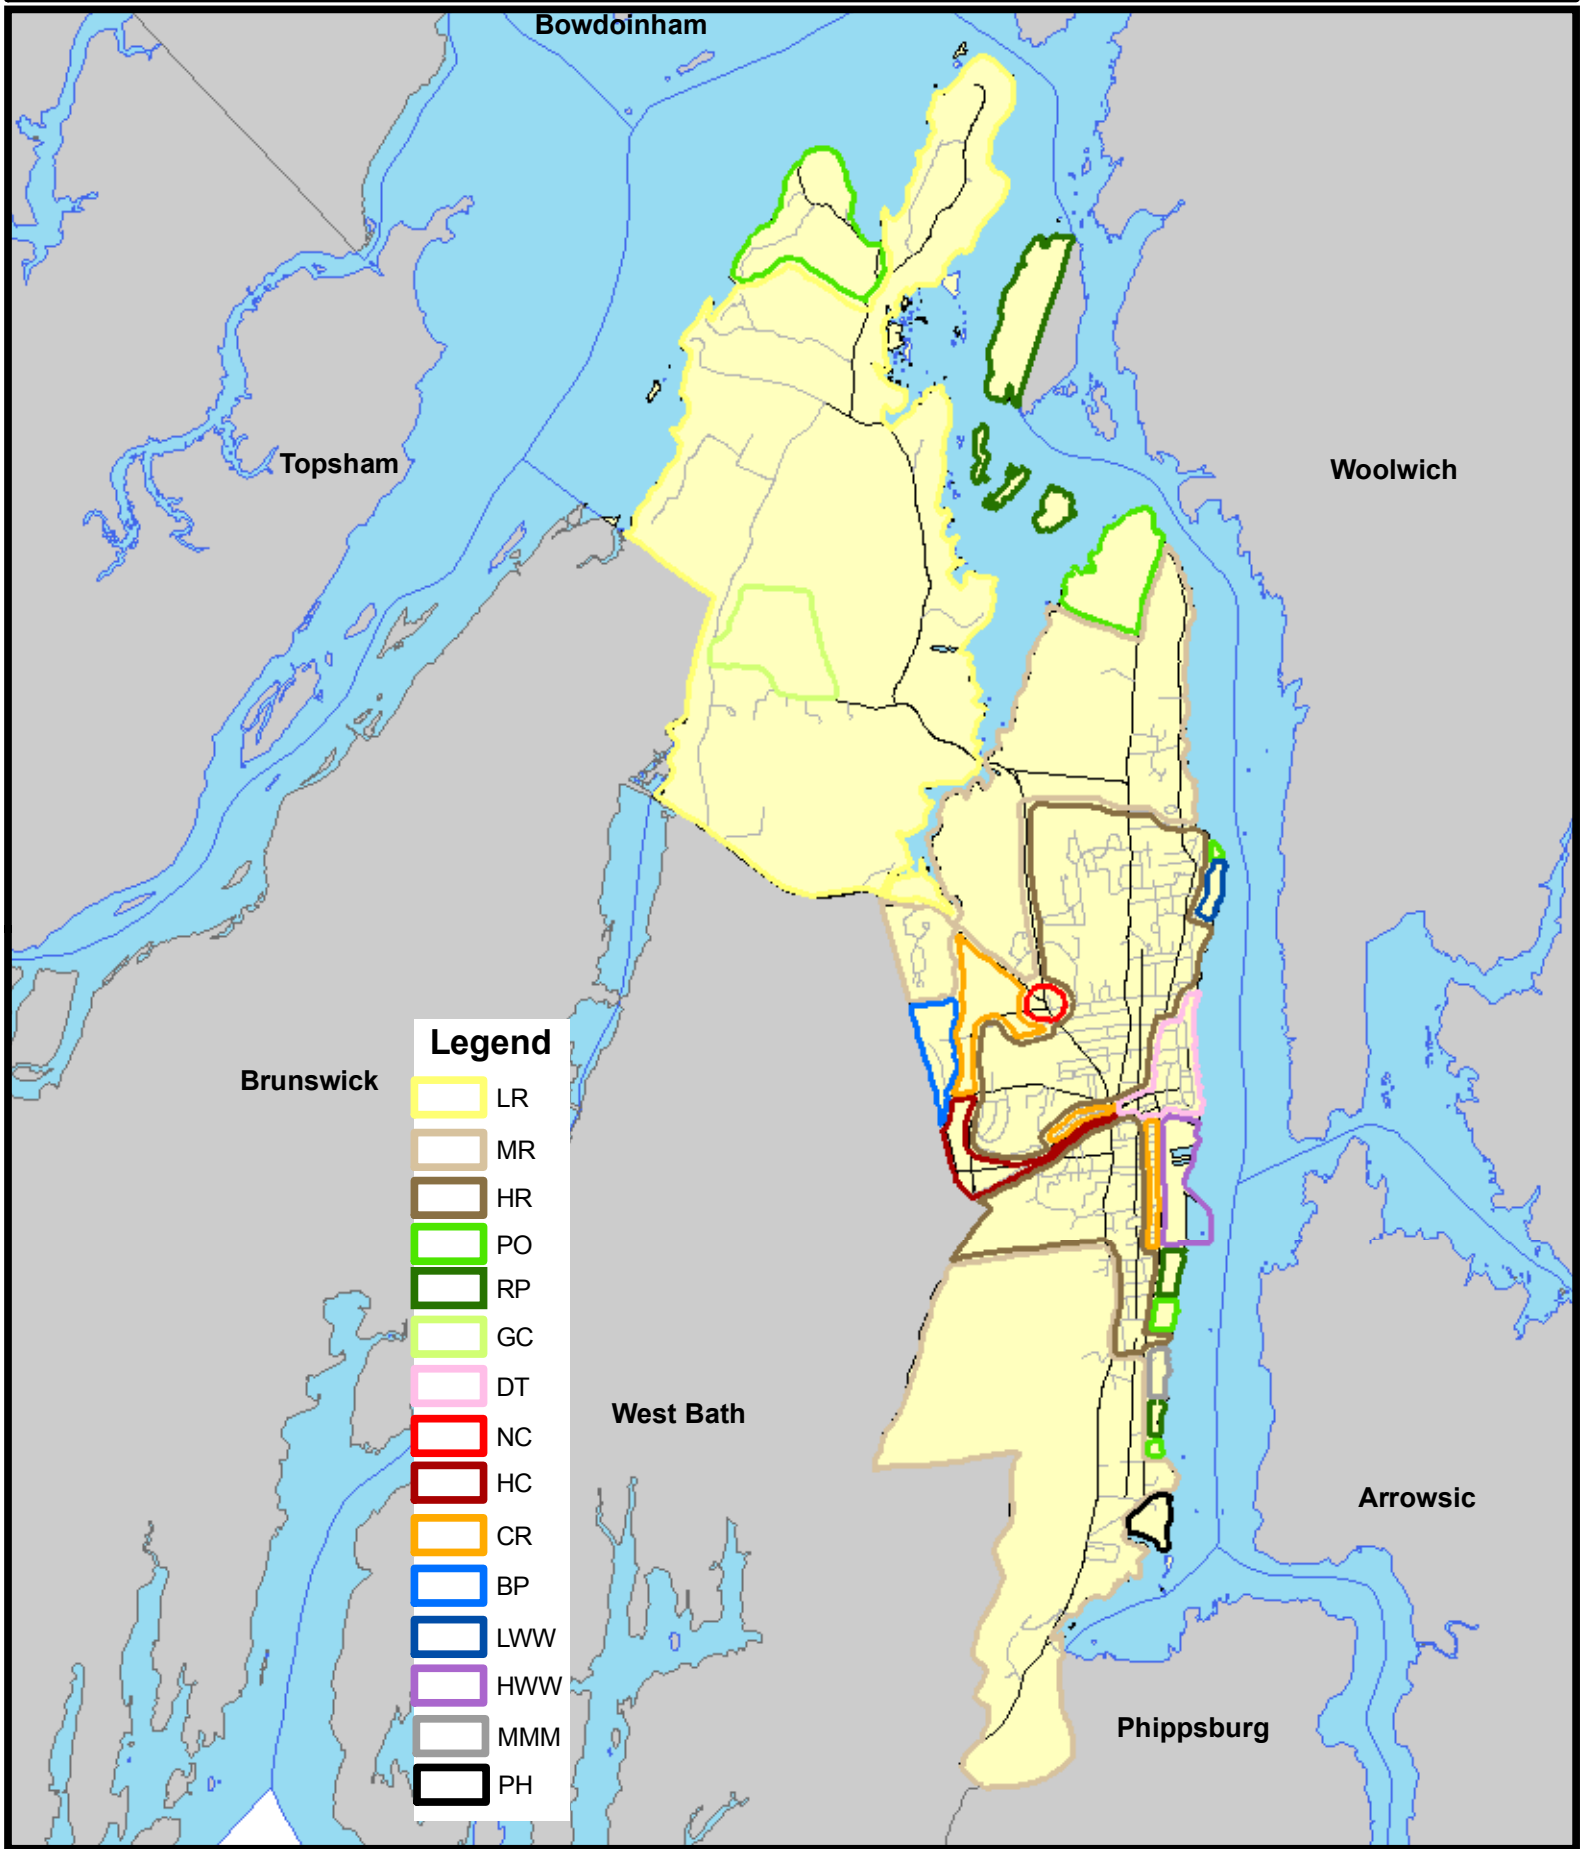

Future Land Use Areas

City of Bath Comprehensive Plan

Map prepared by Bath Planning Office
on 3/23/2009

0 1,500 3,000 6,000
Feet

Brunswick

Legend

-  LR
-  MR
-  HR
-  PO
-  RP
-  GC
-  DT
-  NC
-  HC
-  CR
-  BP
-  LWW
-  HWW
-  MMM
-  PH

West Bath

Arrowsic

Phippsburg