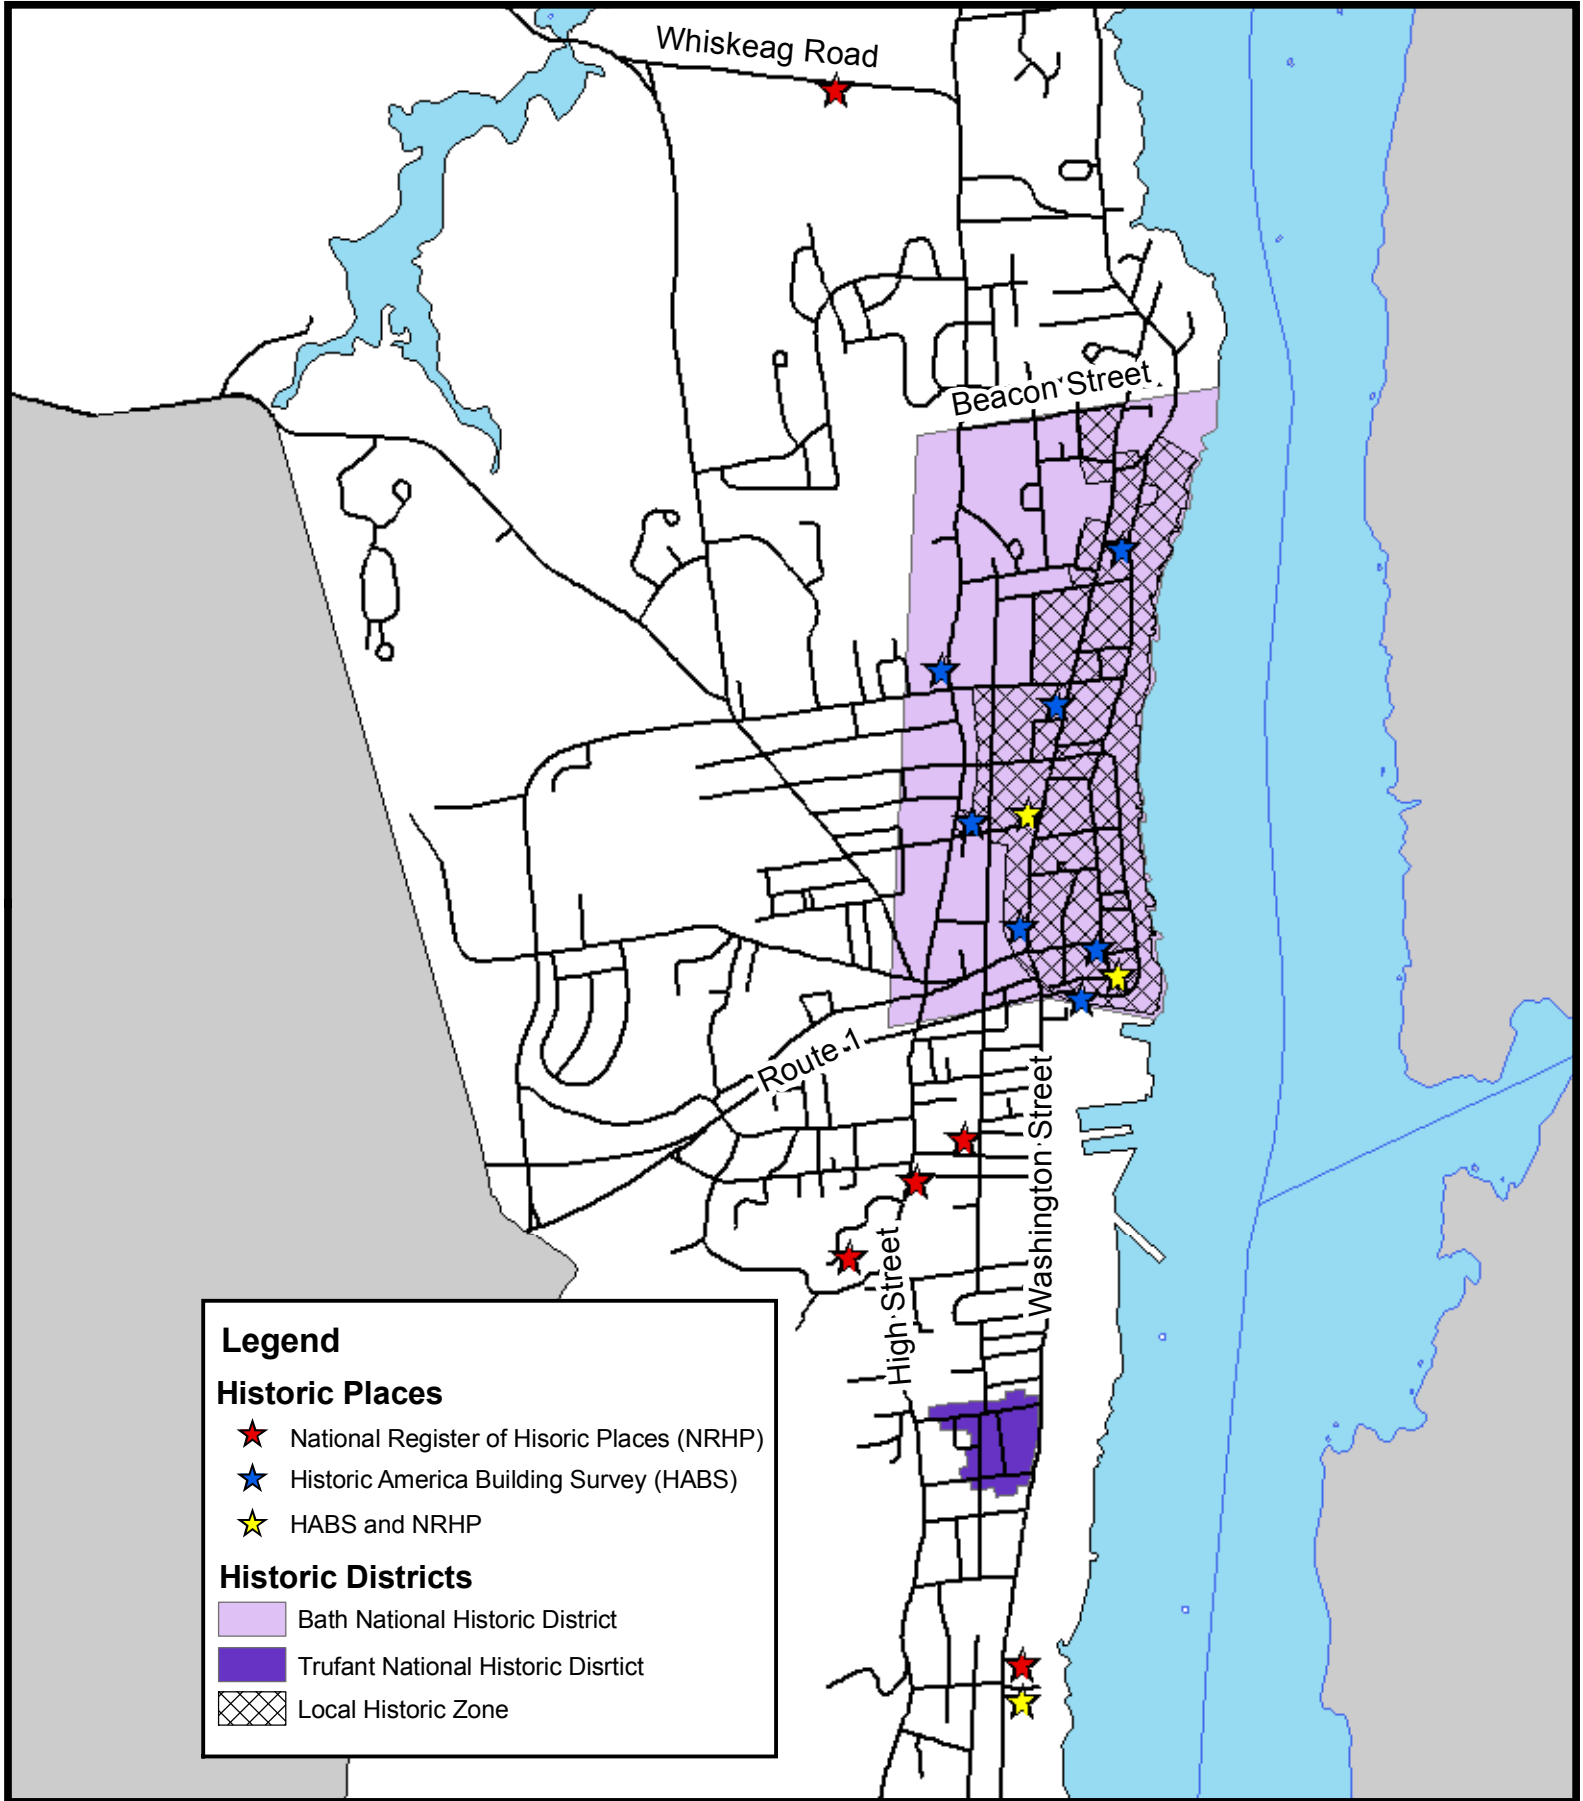

Map prepared by Bath Planning Office
on 3/23/2009

Historic Resources

City of Bath Comprehensive Plan

Source: Bath Planning Office 2008

0 500 1,000 2,000
Feet

Legend

Historic Places

- ★ National Register of Historic Places (NRHP)
- ★ Historic America Building Survey (HABS)
- ★ HABS and NRHP

Historic Districts

- Bath National Historic District
- Trufant National Historic District
- Local Historic Zone