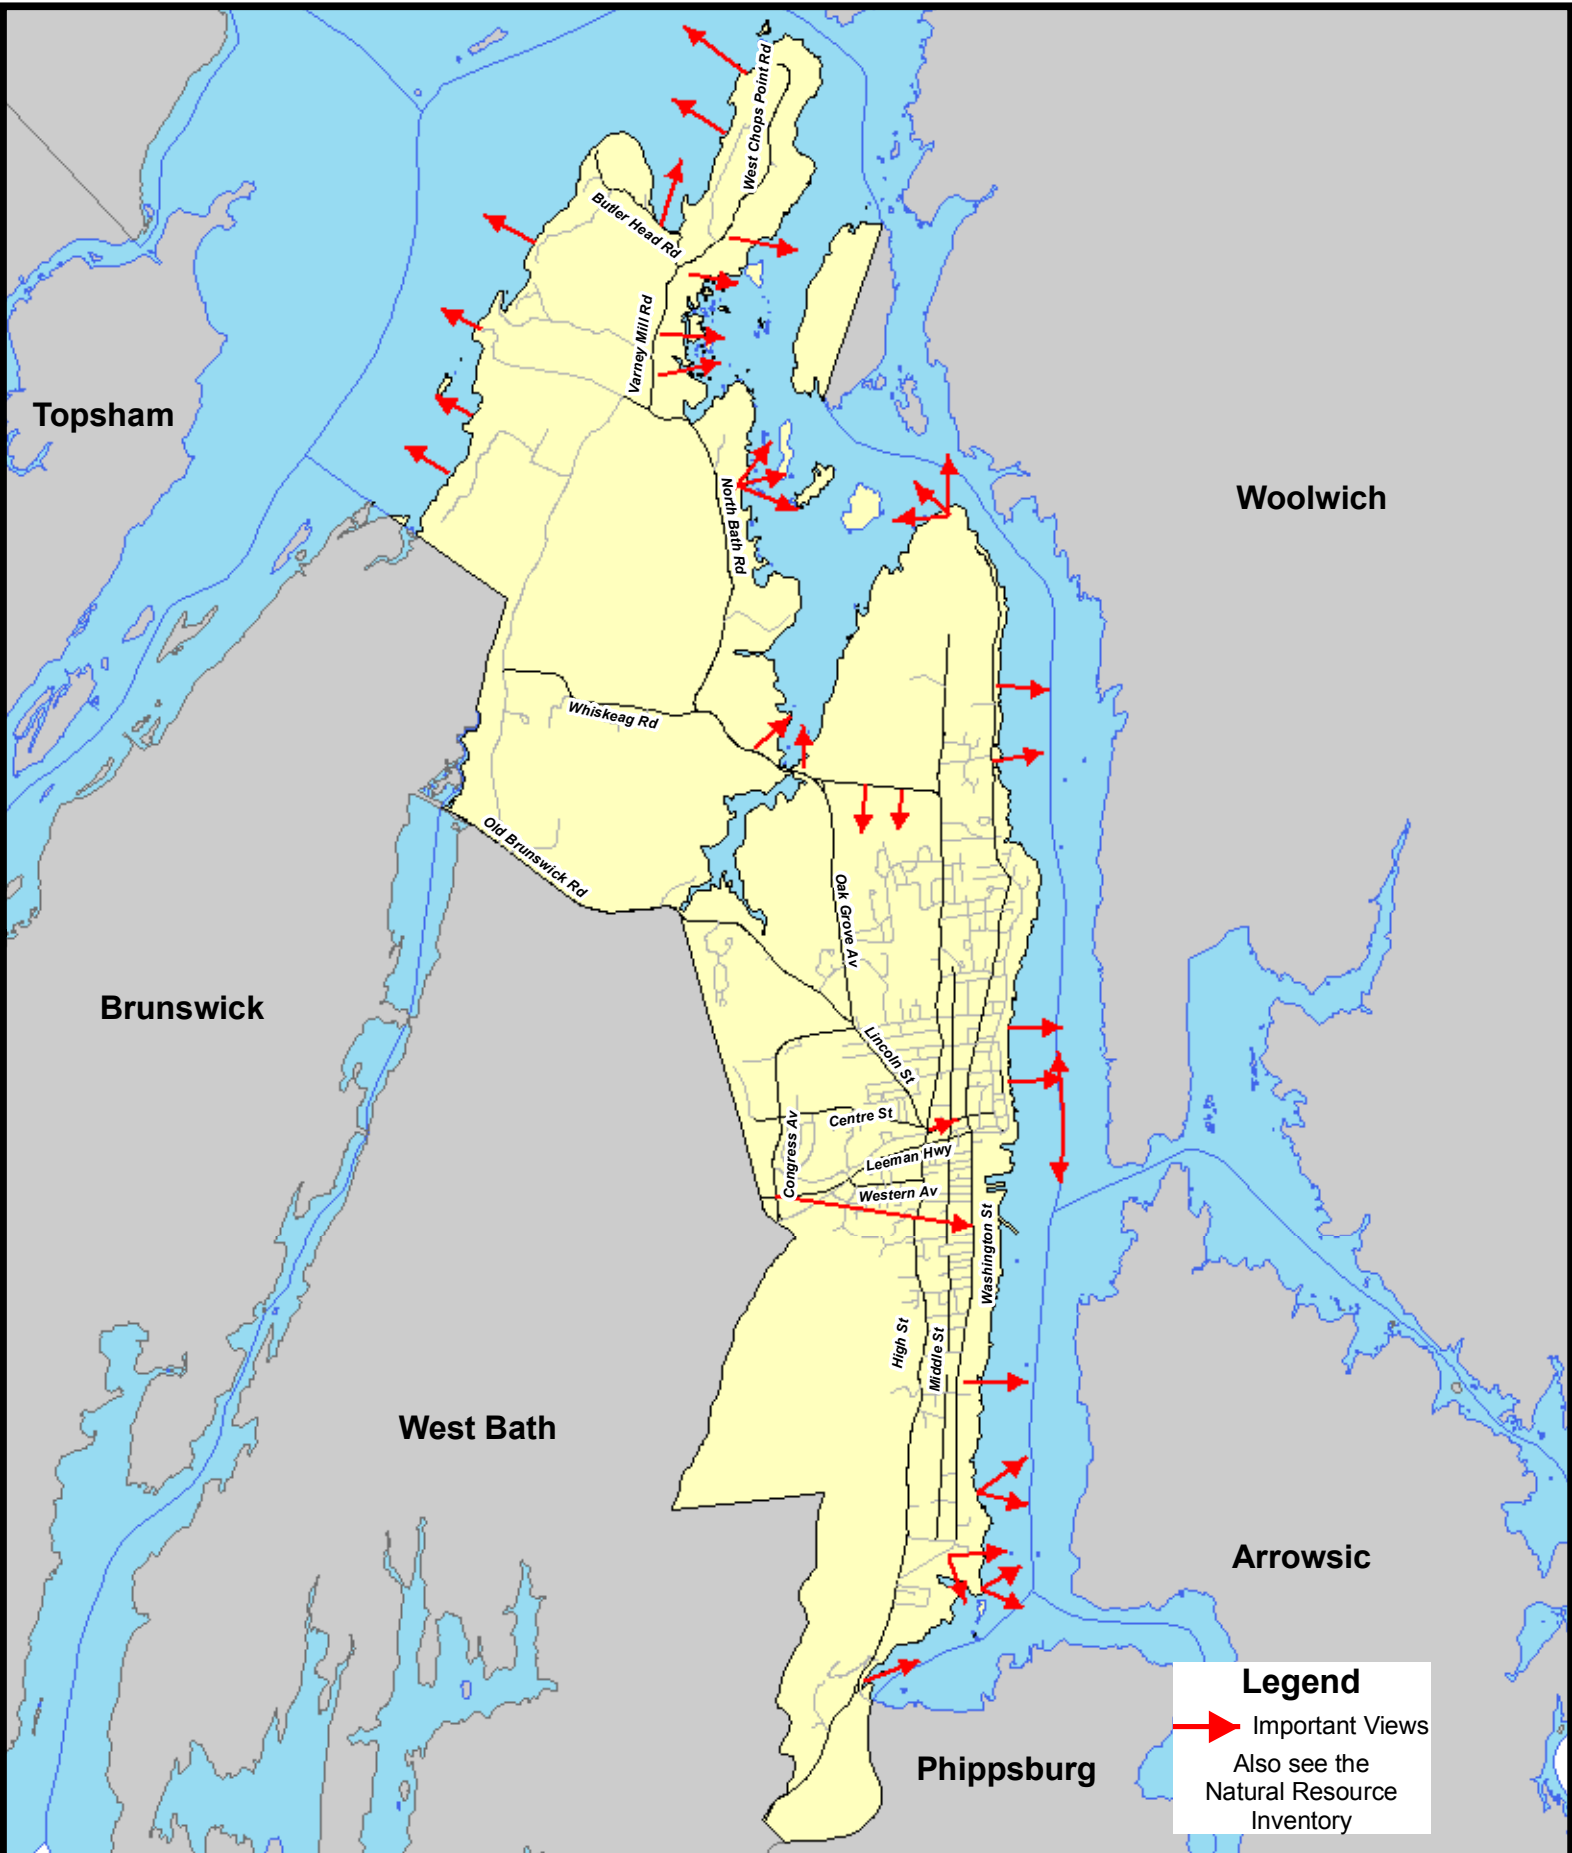

Map prepared by Bath Planning Office
on 3/23/2009

Important Views

City of Bath Comprehensive Plan

Source: Bath Planning Office 2008

0 1,500 3,000 6,000
Feet

Legend

 Important Views
Also see the Natural Resource Inventory